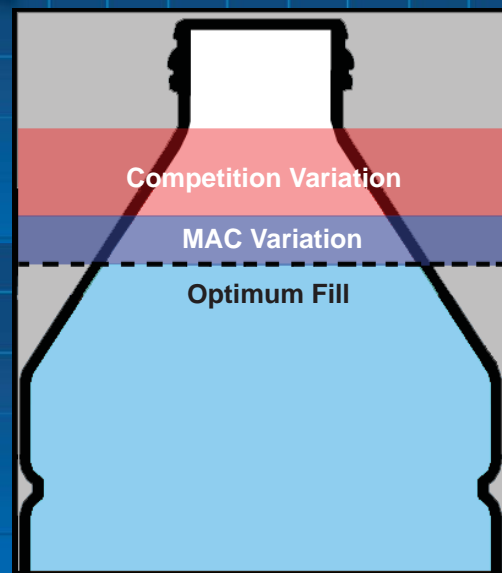

DESIGN FEATURES = PERFORMANCE BENEFITS

- **Balanced Design** ————— ● *Unaffected by fluctuations in air pressure*
- **Wiping Action** ————— ● *Virtually unaffected by typically contaminated air*
- **Calibrated Strokes** ————— ● *Extremely repeatable response times & flow*
- **High Shifting Forces** ————— ● *High Speed & Reliability*

More Repeatable = \$ Savings \$

Response Time Comparisons (ms)

	Competition	MAC Bullet Valve
01	39.2	28.8
02	40.8	28.8
03	40.0	28.8
04	41.6	29.6
05	40.8	28.8
06	39.2	28.8
07	43.2	28.8
08	40.0	29.6
09	40.0	28.8
10	40.8	28.8
11	40.0	28.8
12	38.4	28.8
13	42.4	29.6
14	36.8	30.4
15	40.2	29.6
16	42.4	30.4
Variance	+ / - 3.2	+ / - .8