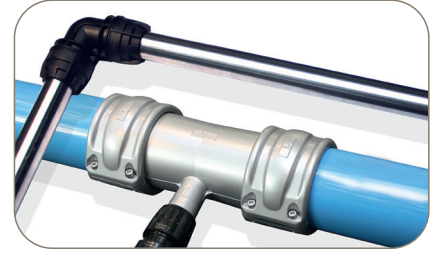

Parker Low Pressure Connectors

► **Legris** Fittings & Tubing

► **Rectus** Quick Couplings

► **Transair** Piping Systems