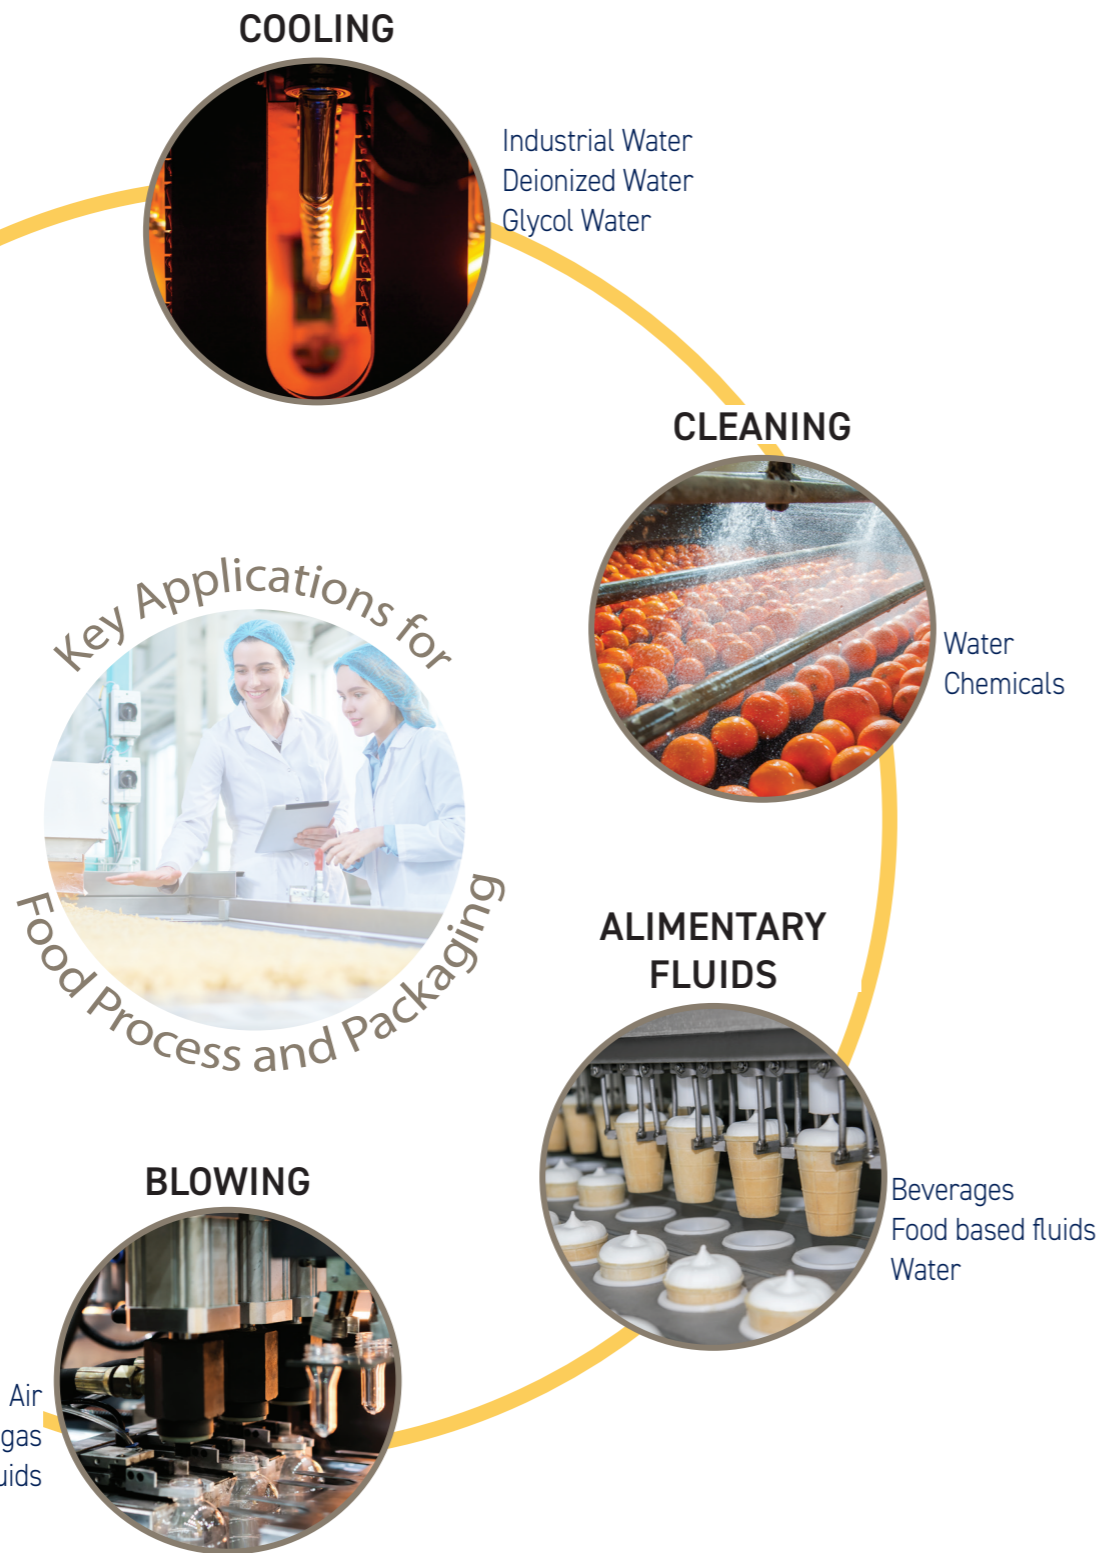

Parker Low Pressure Connectors

Provider of Fluid Handling Solutions for Food Process and Packaging

For more than 60 years, we strive to design, manufacture and customise safe and reliable quick connection solutions, distributed worldwide.

KEY FIGURES

- **European production:** Germany, France, Spain
- **70M** finished goods / year
- IATF 16949, ISO 9001 and ISO 14001 certified

IN HOUSE CAPABILITIES

- R&D & Test lab
- Injection Moulding
- Machining
- **Automatic** assembly
- Products **100%** tested

Push-In Fittings LIQUIFIT®

Water (Drinking and Industrial), Air, Chemicals, Alimentary fluids

- Full flow for efficiency
- Polymer with high chemical compatibility for aggressive liquids

Carstick® Cartridges

Air, Vacuum, Water (Drinking or Industrial), Chemicals, Alimentary fluids

- Integrated o-ring for best in class productivity saving
- Compactness for space saving
- Economical alternative to threaded connectors

Engineered Tubing Solutions

Water (Drinking and Industrial), Air, Chemicals, Alimentary fluids

- Technical materials (FEP, PFA) to resist to high peaks of temperatures and chemicals
- Flexible tubing (PA, PE, PU) to ease assembly and save space

Food certifications - Several Food and Beverage certifications to ensure consumer health in food production

Metal Push-in Fittings

Air, Vacuum, Water (Drinking or Industrial), Oils, Chemicals, Alimentary fluids

- Robustness for impact resistance and high peaks of temperature
- Full flow for efficiency
- FDA certified to ensure consumer health in Food production

Quick Couplings

Air, Liquids, Chemicals

- Largest profile interchangeability for flexibility
- Best in class flow for efficiency

Other solutions available:

For technical details please see our online catalogue:

www.parker.com/LPCE